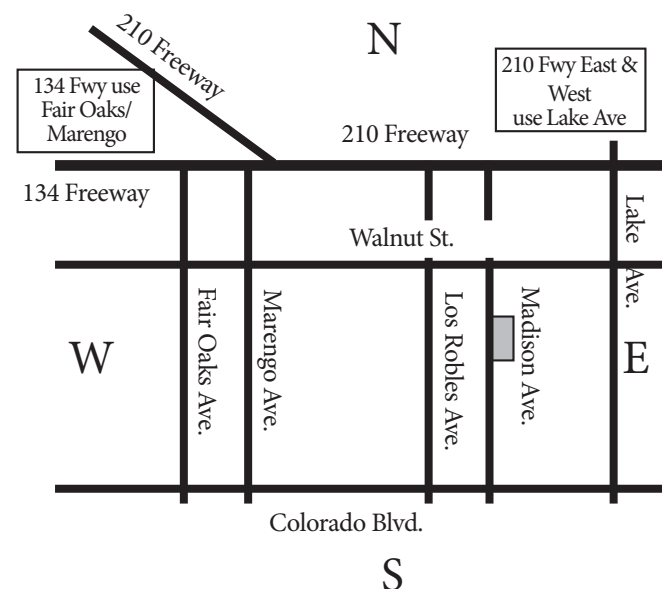

GLENDALE-VERDUGO SECTIONAL

June 9 & 10, 2018
Scottish Rite Temple

150 North Madison Avenue, Pasadena, California 91101

Saturday, June 9

10:00 am
Stratified Pairs

0-750, 750-2000, 2000+
**299er

*1st Session Compact KO

2:30 pm
Stratified Pairs

0-750, 750-2000, 2000+
**299er

*2nd Session Compact KO
*may be handicapped

Partnership Desk
Margaret Mataga
(818) 484-5029
(818) 531-5493

Adam Barron
Tournament Chairman

A non-smoking tournament with smoking breaks, food available - snacks and coffee

Sunday, June 10

10:00 am and TBA
Stratiflighted Swiss

0-750, 750-1250,
1250-2000, 0-3000/3000+

10:00 am - Stratified Pair
Single session

Tournament Committee
Adam Barron, Patrick Cardullo,
Fay Chu, Betsy Josias, Nancy Lyon,
Margaret Mataga,

Sanction S1806071

Emergency # (323) 318-4308
or (210) 367-9869

Peter Knee
Tournament Director

Entry Fee: $12.00, Under 18: $2.00
Non & unpaid ACBL members: $15.00

**299er game when possible